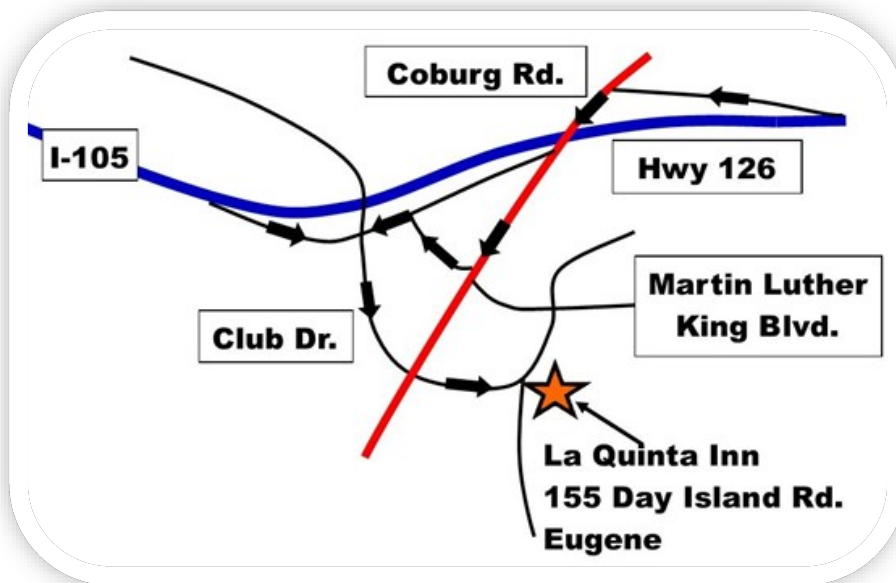

SAFETY TRAINING
 Confined Space
 Fall Protection
 Excavation/Trench
 Forklift/Telehandler

RESCUE TRAINING
 Confined Space Rescue
 Tower Rescue
 Surface Mine Rescue
 Excavation/Trench Rescue

Welcome Letter | Fall Protection Competent Person July 15-16, 2025 - Eugene, OR

Thank you for attending this class. We hope that it provides you with all the information you need to promote health and safety in the workplace.

Training Location | La Quinta, 155 Day Island Road, Eugene, OR 97401
 (541) 344-8335.

HOTELS

La Quinta
 155 Day Island Road
 Eugene, OR
 (541) 344-8335

**Ask for special
 D2000 rate.*

Start Time | 8 a.m. **Approximate End Time** | 5 p.m.

Lunch Break | On your own. The immediate area has a number of dining facilities. In class coffee and refreshments are provided.