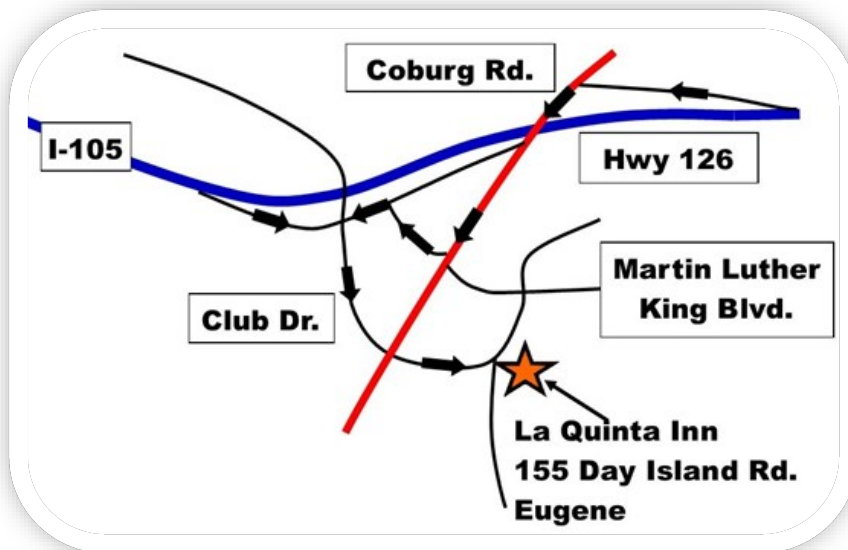

SAFETY TRAINING
 Confined Space
 Fall Protection
 Excavation/Trench
 Forklift/Telehandler

RESCUE TRAINING
 Confined Space Rescue
 Tower Rescue
 Surface Mine Rescue
 Excavation/Trench Rescue

Welcome Letter | Forklift Train the Trainer March 18, 2025 - Eugene, OR

Thank you for attending this class. We hope that it provides you with all the information you need to promote health and safety in the workplace.

Training Location | La Quinta Hotel, 155 Day Island Road, Eugene, OR
 (541) 344-8335

HOTELS

La Quinta
 155 Day Island Road
 Eugene, OR
 (541) 344-8335

**Ask for special
 D2000 rate.*

Start Time | 8:00am

Approximate End Time | 4:00pm

Lunch Break | On your own. The immediate area has a number of dining facilities. In class refreshments will be provided.